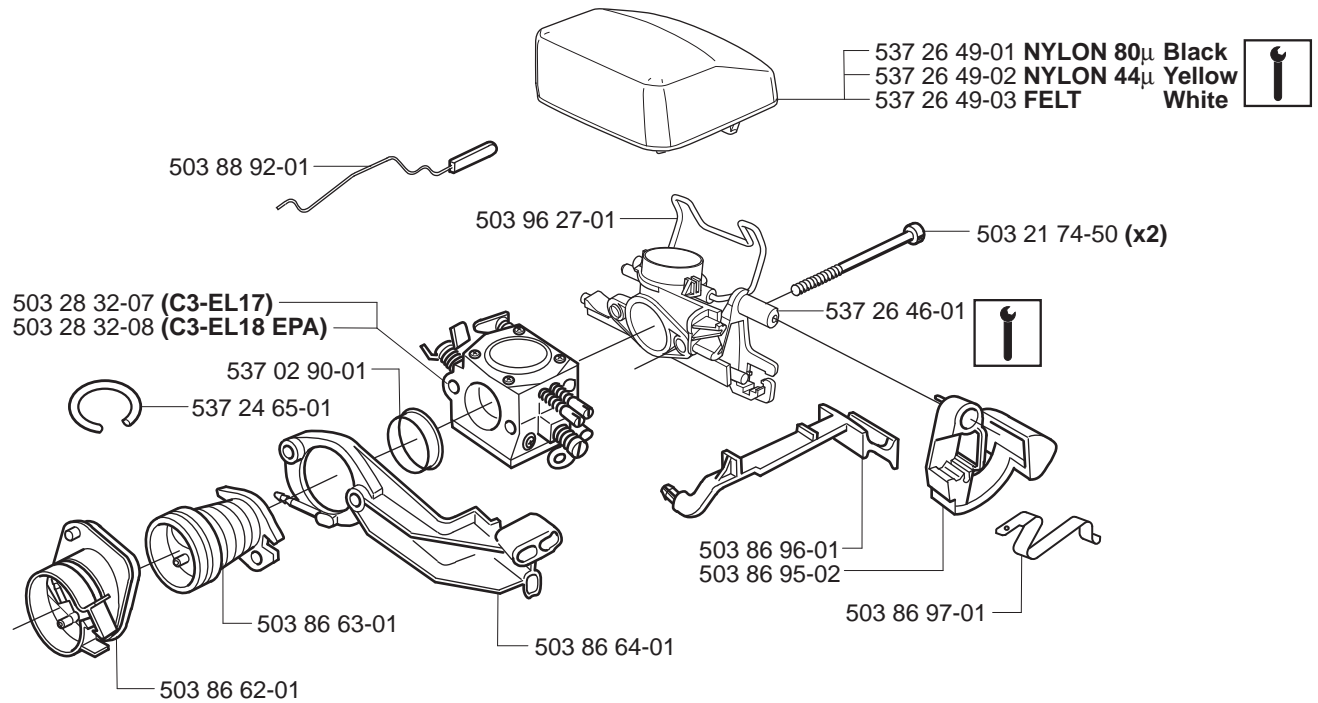

*compl 537 10 78-01

B

*compl 537 10 55-01

C *compl 503 90 90-02

D *compl 537 25 31-02 (353)
**compl 503 86 98-71 (346XP)

E *compl 503 85 76-71

F *compl 503 86 27-03 (EU)

**compl 503 86 28-03 (DF)
**compl 537 07 54-02 (E-tech)

G

H

*compl 537 17 19-03

J *compl 503 86 37-71

K *compl 503 90 93-01 ** compl 503 90 93-03 XPG

L

**Heated carburettor
Heated handles**

- (346XP) 537 37 05-04
- (346XPG) 537 37 05-06
- (346XPG Heated carburettor) 537 37 05-07
- (346XP E-tech) 537 37 05-05
- (346XPG E-tech) 537 37 05-08
- (346XPG Heated carburettor E-tech) 537 37 05-09
- (353) 537 37 05-10
- (353G) 537 37 05-12
- (353G Heated carburettor) 537 37 05-13
- (353 E-tech) 537 37 05-11
- (353G E-tech) 537 37 05-14
- (353G Heated carburettor E-tech) 537 37 05-15