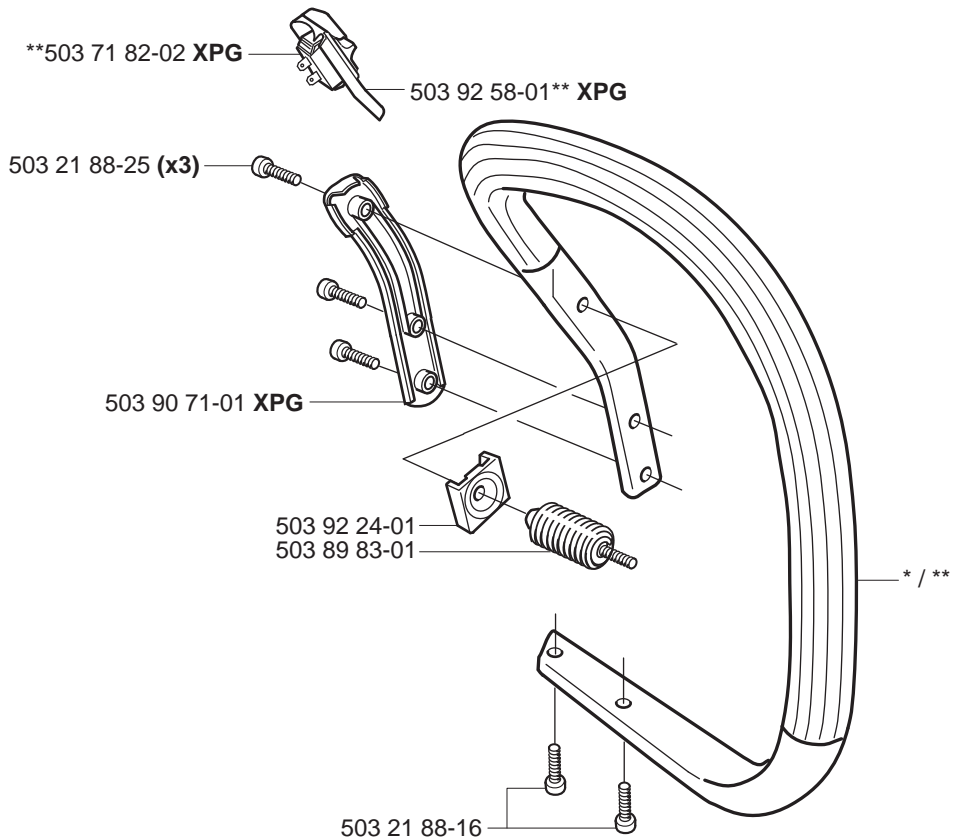

G

H

*compl 537 17 19-03

J *compl 503 86 37-71

K *compl 503 90 93-01 ** compl 503 90 93-03 XPG

L

**Heated carburettor
Heated handles**

- (346XP) 537 37 05-04
- (346XPG) 537 37 05-06
- (346XPG Heated carburettor) 537 37 05-07
- (346XP E-tech) 537 37 05-05
- (346XPG E-tech) 537 37 05-08
- (346XPG Heated carburettor E-tech) 537 37 05-09
- (353) 537 37 05-10
- (353G) 537 37 05-12
- (353G Heated carburettor) 537 37 05-13
- (353 E-tech) 537 37 05-11
- (353G E-tech) 537 37 05-14
- (353G Heated carburettor E-tech) 537 37 05-15

N

*compl 503 28 32-07 ZAMA C3-EL17

*compl 503 28 32-08 ZAMA C3-EL18 EPA

**ZAMA C3-EL17
ZAMA C3-EL18**

P

Tillbehör
Accessories
Zubehöre
Accessoires
Accesorios
*compl 503 55 85-01

WINTER KIT *compl 537 04 28-02

Q

Up to 030500001 (346XP)

Up to 034200001 (346XP) Up to 034200001 (353)

- 537 02 40-01 **NYLON 80 μ Black**
- 537 02 40-02 **NYLON 44 μ Yellow**
- 537 02 40-03 **FELT White**

503 86 94-01