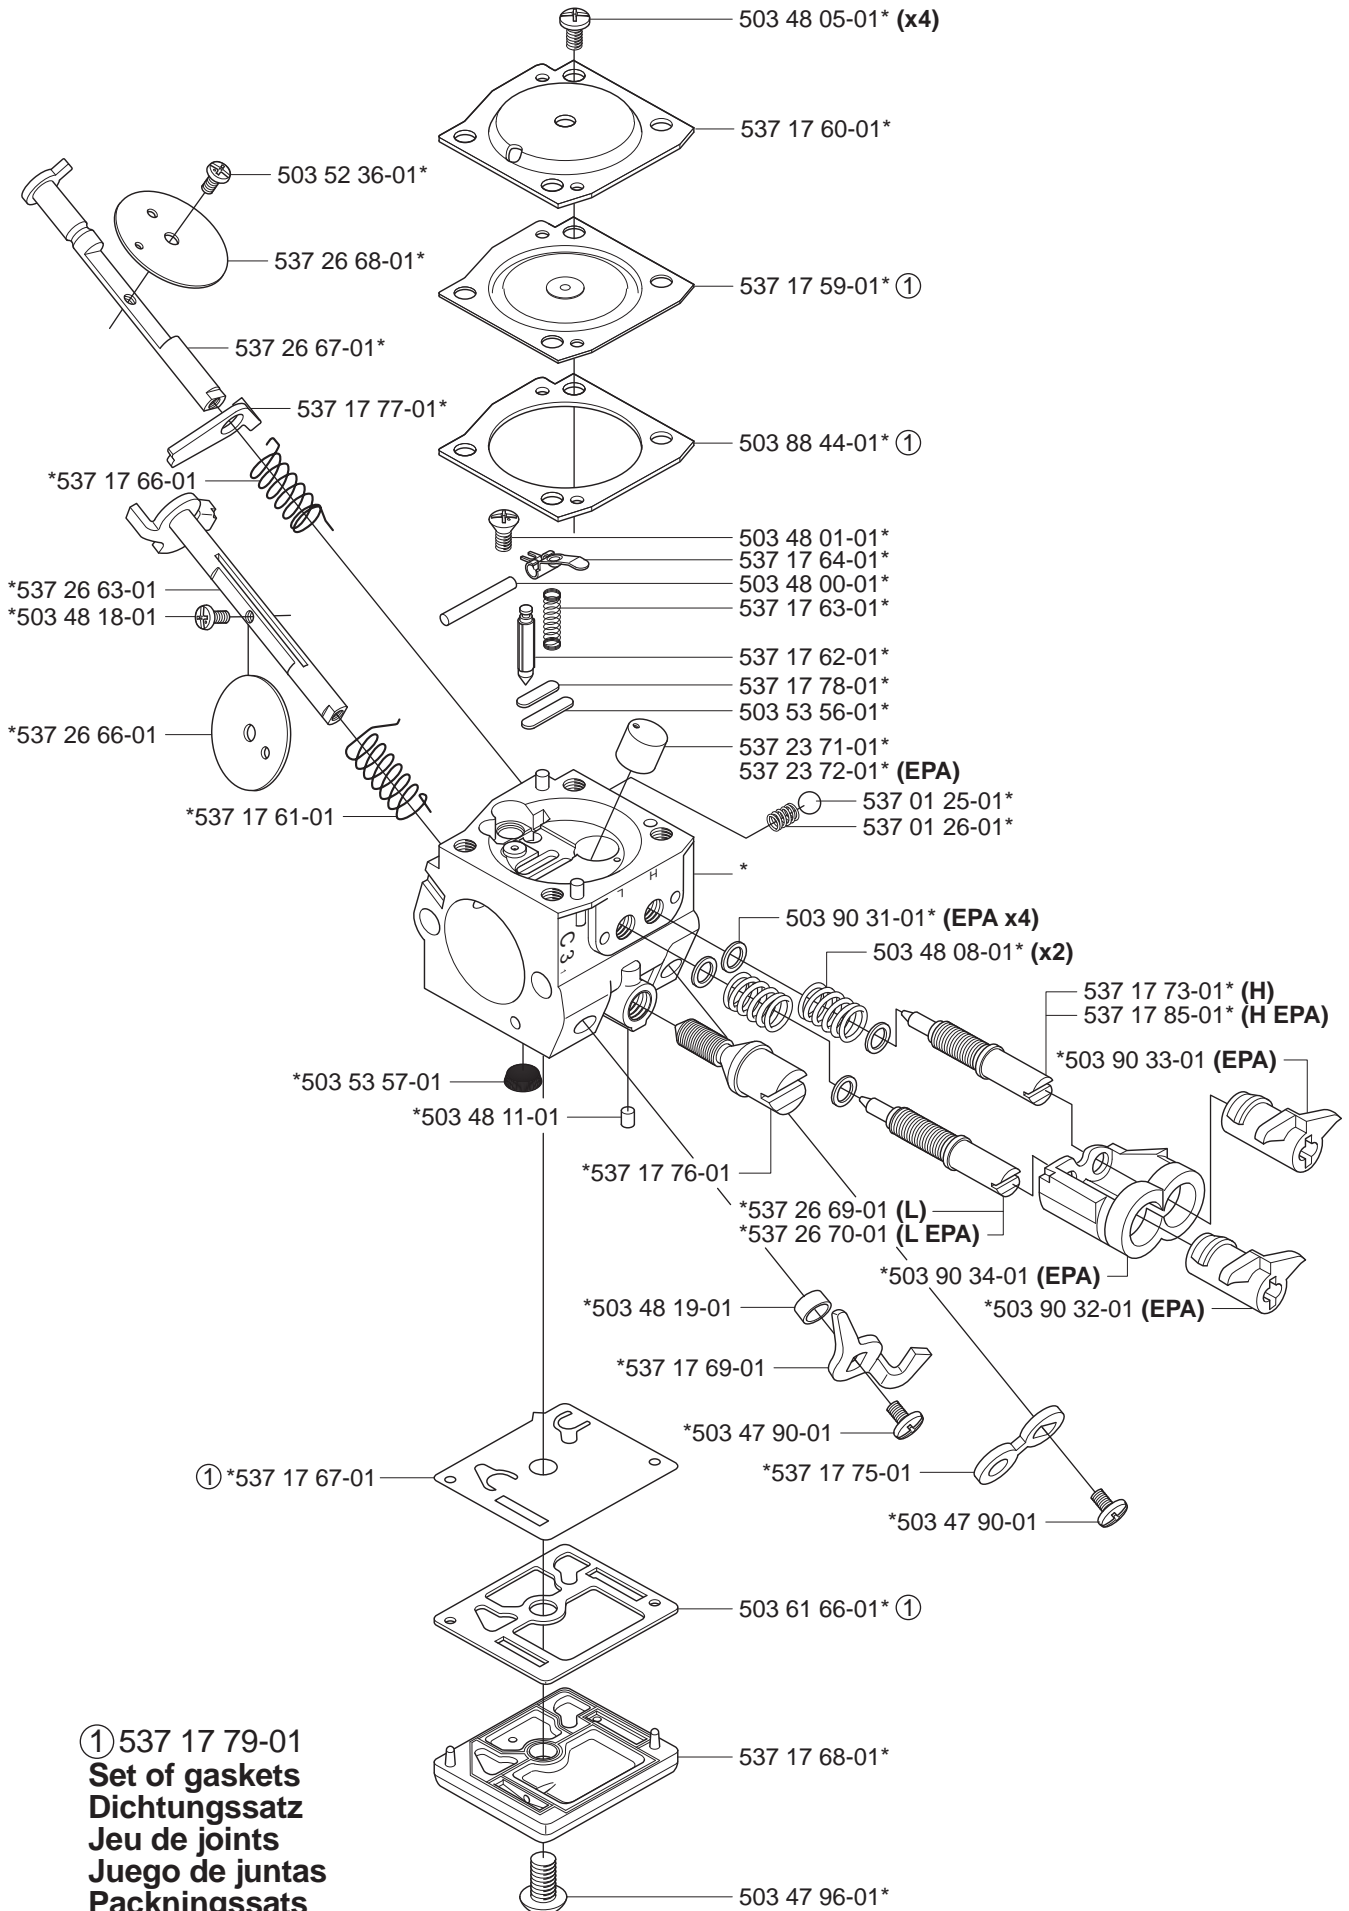

N

*compl 503 28 32-07 ZAMA C3-EL17

*compl 503 28 32-08 ZAMA C3-EL18 EPA

**ZAMA C3-EL17
ZAMA C3-EL18**