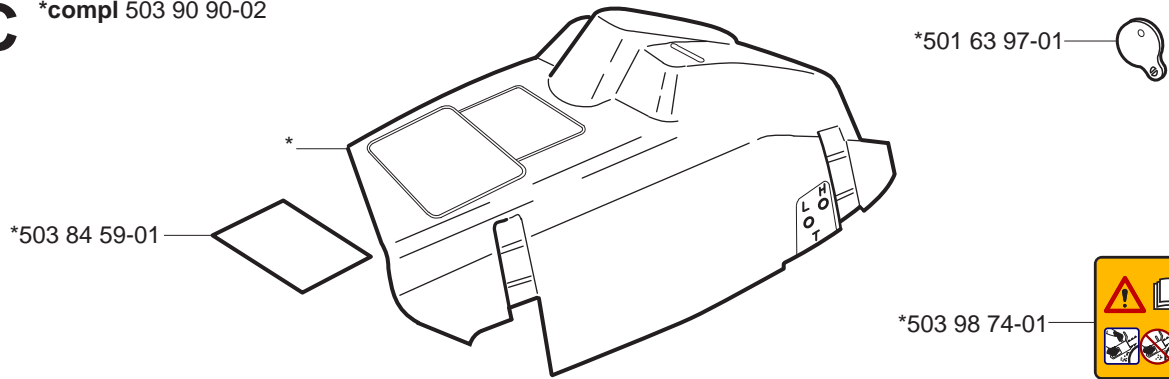

*compl 537 10 78-01

B

*compl 537 10 55-01

C *compl 503 90 90-02

D *compl 537 25 31-02 (353)
**compl 503 86 98-71 (346XP)

E *compl 503 85 76-71

F *compl 503 86 27-03 (EU)

**compl 503 86 28-03 (DF)
**compl 537 07 54-02 (E-tech)

G

H

*compl 537 17 19-03

J *compl 503 86 37-71

K *compl 503 90 93-01 ** compl 503 90 93-03 XPG

L

**Heated carburettor
Heated handles**

- (346XP) 537 37 05-04
- (346XPG) 537 37 05-06
- (346XPG Heated carburettor) 537 37 05-07
- (346XP E-tech) 537 37 05-05
- (346XPG E-tech) 537 37 05-08
- (346XPG Heated carburettor E-tech) 537 37 05-09
- (353) 537 37 05-10
- (353G) 537 37 05-12
- (353G Heated carburettor) 537 37 05-13
- (353 E-tech) 537 37 05-11
- (353G E-tech) 537 37 05-14
- (353G Heated carburettor E-tech) 537 37 05-15

Q

Up to 030500001 (346XP)

Up to 034200001 (346XP) Up to 034200001 (353)

- 537 02 40-01 **NYLON 80 μ Black**
- 537 02 40-02 **NYLON 44 μ Yellow**
- 537 02 40-03 **FELT White**

503 86 94-01