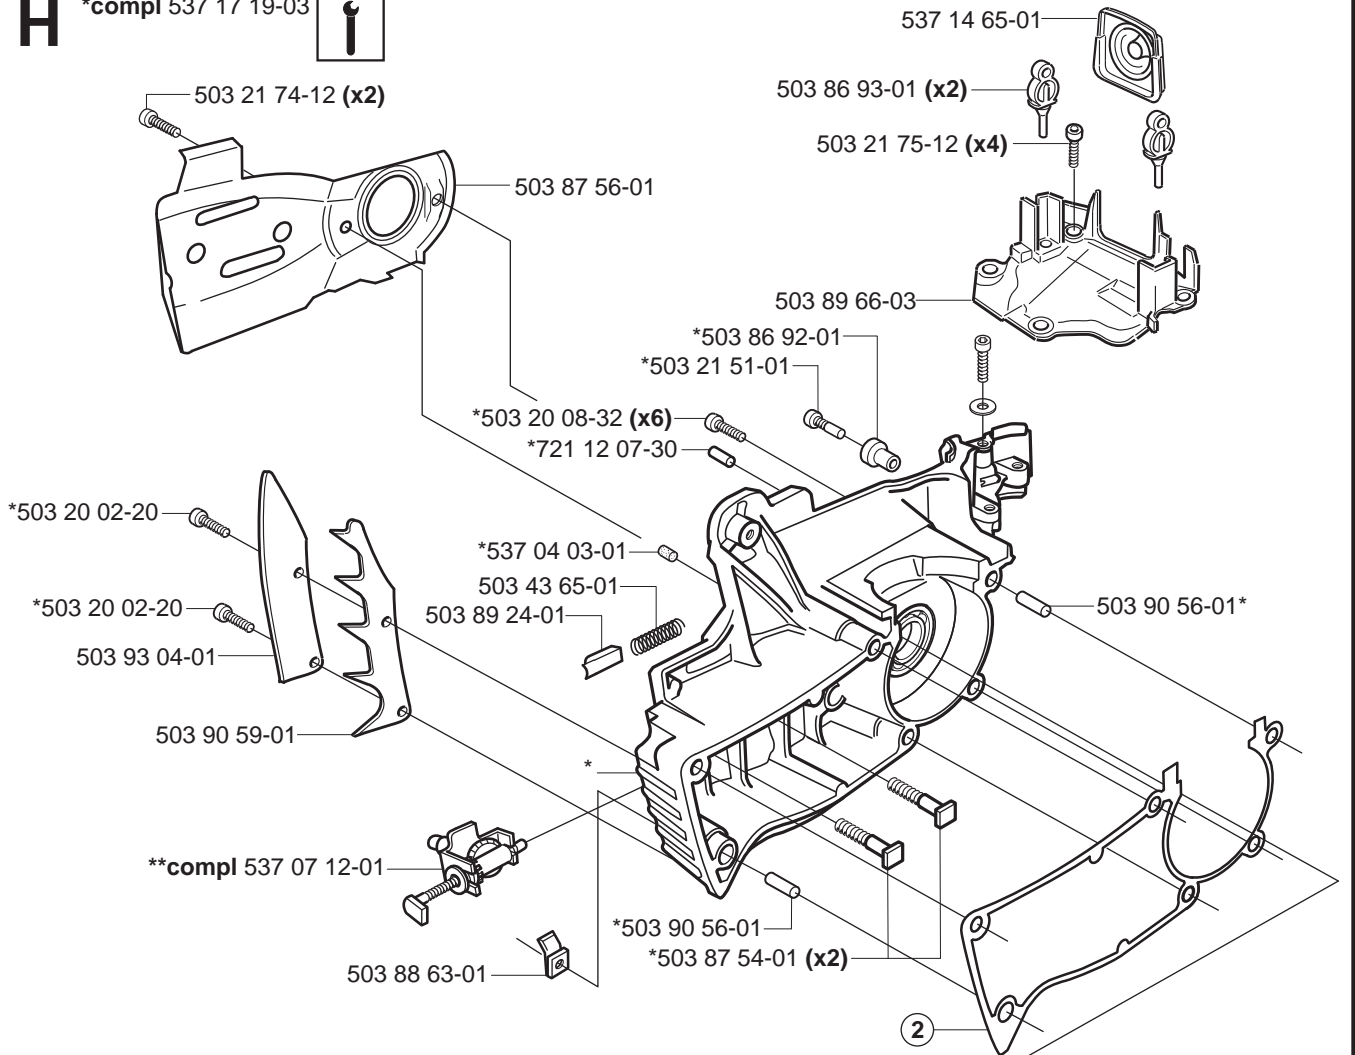

*compl 537 10 78-01

B

*compl 537 10 55-01

C *compl 503 90 90-02

D *compl 537 25 31-02 (353)
**compl 503 86 98-71 (346XP)

E *compl 503 85 76-71

F *compl 503 86 27-03 (EU)

**compl 503 86 28-03 (DF)
**compl 537 07 54-02 (E-tech)

G

H

*compl 537 17 19-03

J *compl 503 86 37-71

K *compl 503 90 93-01 ** compl 503 90 93-03 XPG

L

**Heated carburettor
Heated handles**

- (346XP) 537 37 05-04
- (346XPG) 537 37 05-06
- (346XPG Heated carburettor) 537 37 05-07
- (346XP E-tech) 537 37 05-05
- (346XPG E-tech) 537 37 05-08
- (346XPG Heated carburettor E-tech) 537 37 05-09
- (353) 537 37 05-10
- (353G) 537 37 05-12
- (353G Heated carburettor) 537 37 05-13
- (353 E-tech) 537 37 05-11
- (353G E-tech) 537 37 05-14
- (353G Heated carburettor E-tech) 537 37 05-15