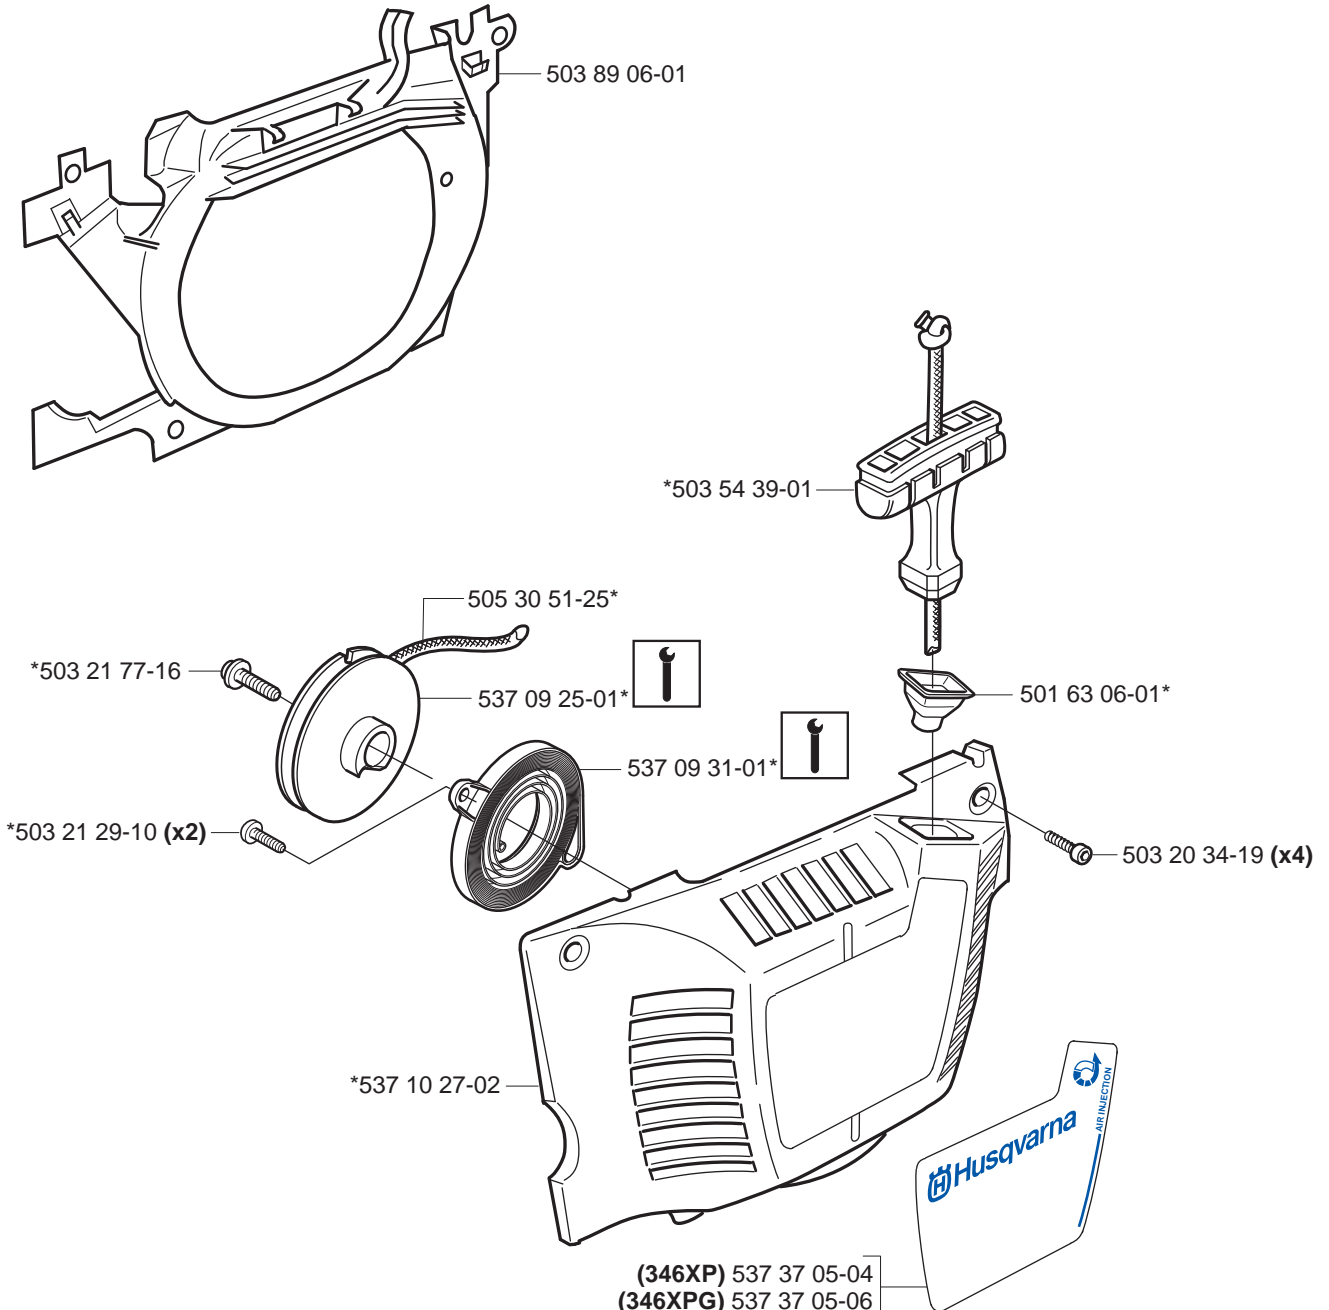

*compl 537 10 78-01

B

*compl 537 10 55-01

C *compl 503 90 90-02

D *compl 537 25 31-02 (353)
**compl 503 86 98-71 (346XP)

E *compl 503 85 76-71

F *compl 503 86 27-03 (EU)

**compl 503 86 28-03 (DF)
**compl 537 07 54-02 (E-tech)

G

H

*compl 537 17 19-03

J *compl 503 86 37-71

K *compl 503 90 93-01 ** compl 503 90 93-03 XPG

L

**Heated carburettor
Heated handles**

- (346XP) 537 37 05-04
- (346XPG) 537 37 05-06
- (346XPG Heated carburettor) 537 37 05-07
- (346XP E-tech) 537 37 05-05
- (346XPG E-tech) 537 37 05-08
- (346XPG Heated carburettor E-tech) 537 37 05-09
- (353) 537 37 05-10
- (353G) 537 37 05-12
- (353G Heated carburettor) 537 37 05-13
- (353 E-tech) 537 37 05-11
- (353G E-tech) 537 37 05-14
- (353G Heated carburettor E-tech) 537 37 05-15