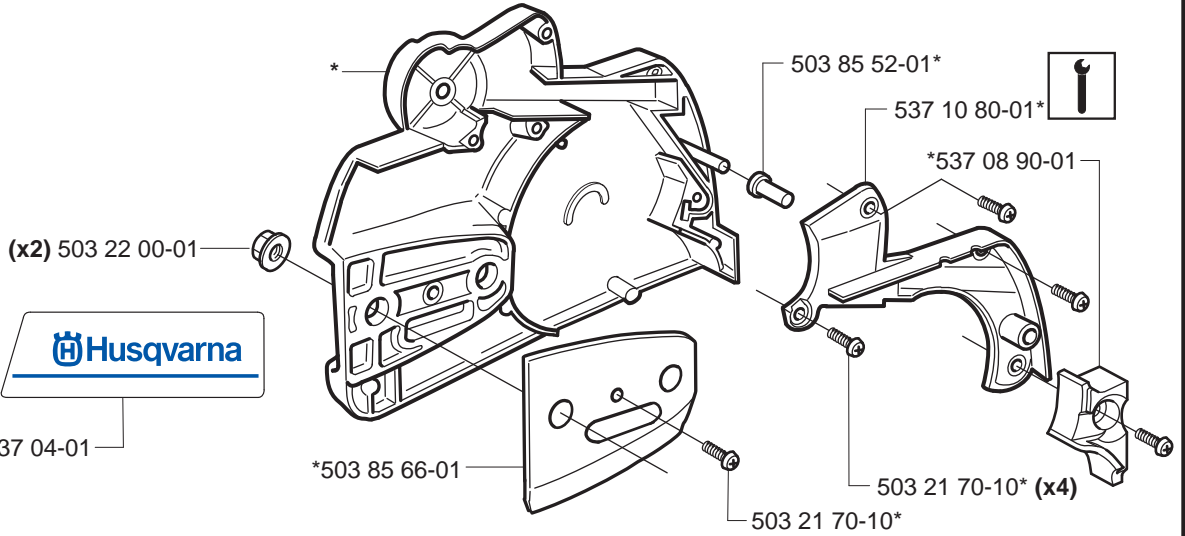

A

**compl 537 15 28-01

*compl 537 10 78-01