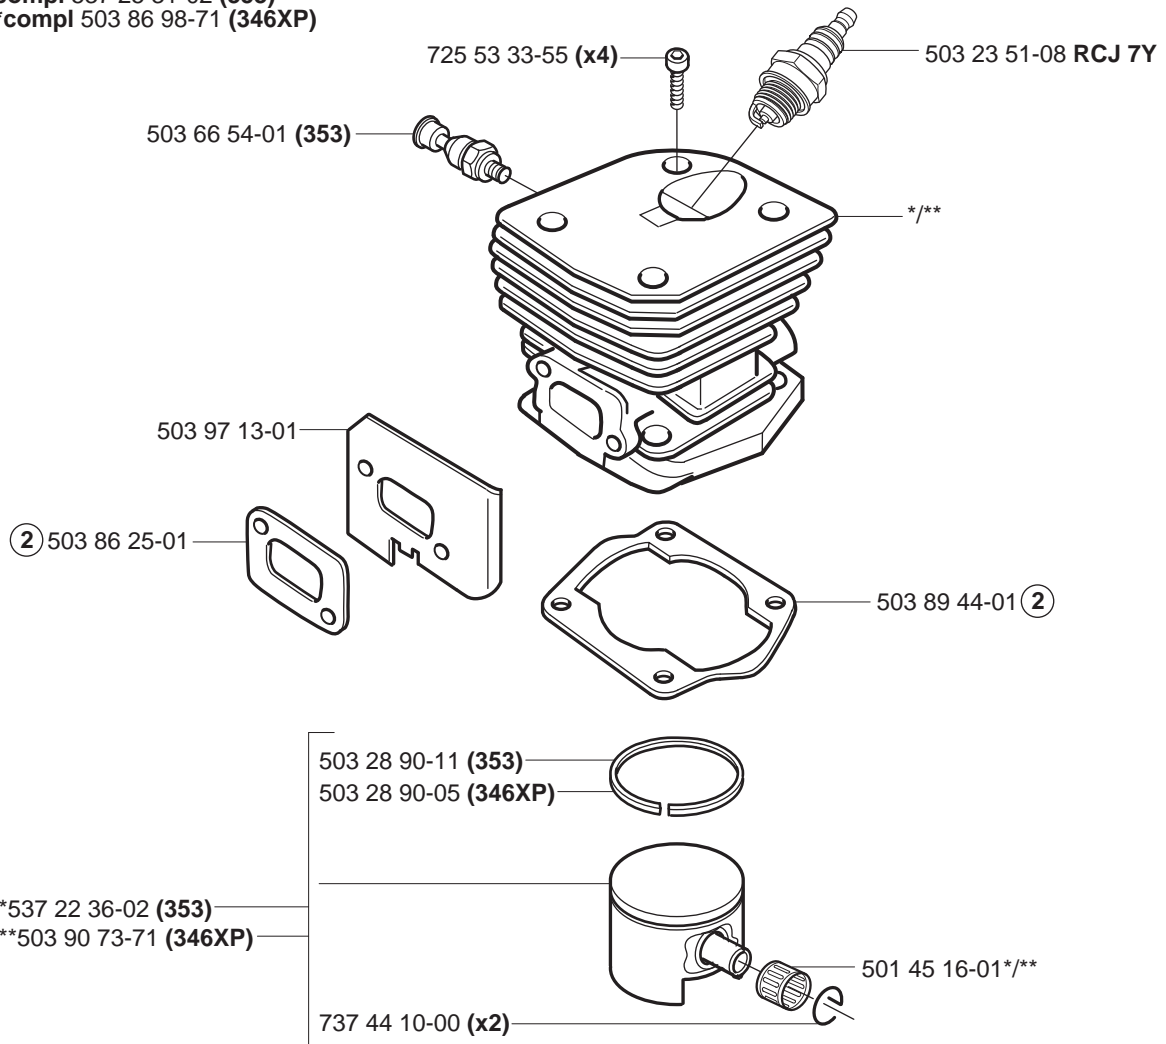

*compl 537 10 78-01

B

*compl 537 10 55-01

C *compl 503 90 90-02

D *compl 537 25 31-02 (353)
**compl 503 86 98-71 (346XP)

E *compl 503 85 76-71

F *compl 503 86 27-03 (EU)

**compl 503 86 28-03 (DF)
**compl 537 07 54-02 (E-tech)

G

H

*compl 537 17 19-03

J *compl 503 86 37-71

K *compl 503 90 93-01 ** compl 503 90 93-03 XPG

L

**Heated carburettor
Heated handles**

- (346XP) 537 37 05-04
- (346XPG) 537 37 05-06
- (346XPG Heated carburettor) 537 37 05-07
- (346XP E-tech) 537 37 05-05
- (346XPG E-tech) 537 37 05-08
- (346XPG Heated carburettor E-tech) 537 37 05-09
- (353) 537 37 05-10
- (353G) 537 37 05-12
- (353G Heated carburettor) 537 37 05-13
- (353 E-tech) 537 37 05-11
- (353G E-tech) 537 37 05-14
- (353G Heated carburettor E-tech) 537 37 05-15

Q

Up to 030500001 (346XP)

Up to 034200001 (346XP) Up to 034200001 (353)

- 537 02 40-01 **NYLON 80 μ Black**
- 537 02 40-02 **NYLON 44 μ Yellow**
- 537 02 40-03 **FELT White**

503 86 94-01