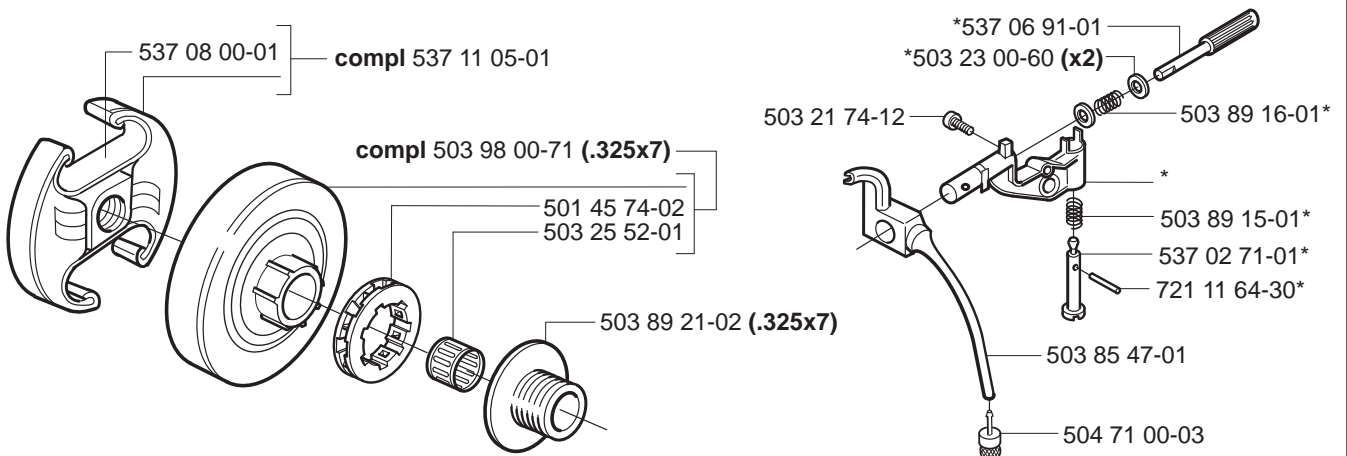

*compl 537 10 78-01

B

*compl 537 10 55-01

C *compl 503 90 90-02

D *compl 537 25 31-02 (353)
**compl 503 86 98-71 (346XP)

E *compl 503 85 76-71

F *compl 503 86 27-03 (EU)

**compl 503 86 28-03 (DF)
**compl 537 07 54-02 (E-tech)

G

H

*compl 537 17 19-03

J *compl 503 86 37-71

K *compl 503 90 93-01 ** compl 503 90 93-03 XPG

L

**Heated carburettor
Heated handles**

- (346XP) 537 37 05-04
- (346XPG) 537 37 05-06
- (346XPG Heated carburettor) 537 37 05-07
- (346XP E-tech) 537 37 05-05
- (346XPG E-tech) 537 37 05-08
- (346XPG Heated carburettor E-tech) 537 37 05-09
- (353) 537 37 05-10
- (353G) 537 37 05-12
- (353G Heated carburettor) 537 37 05-13
- (353 E-tech) 537 37 05-11
- (353G E-tech) 537 37 05-14
- (353G Heated carburettor E-tech) 537 37 05-15