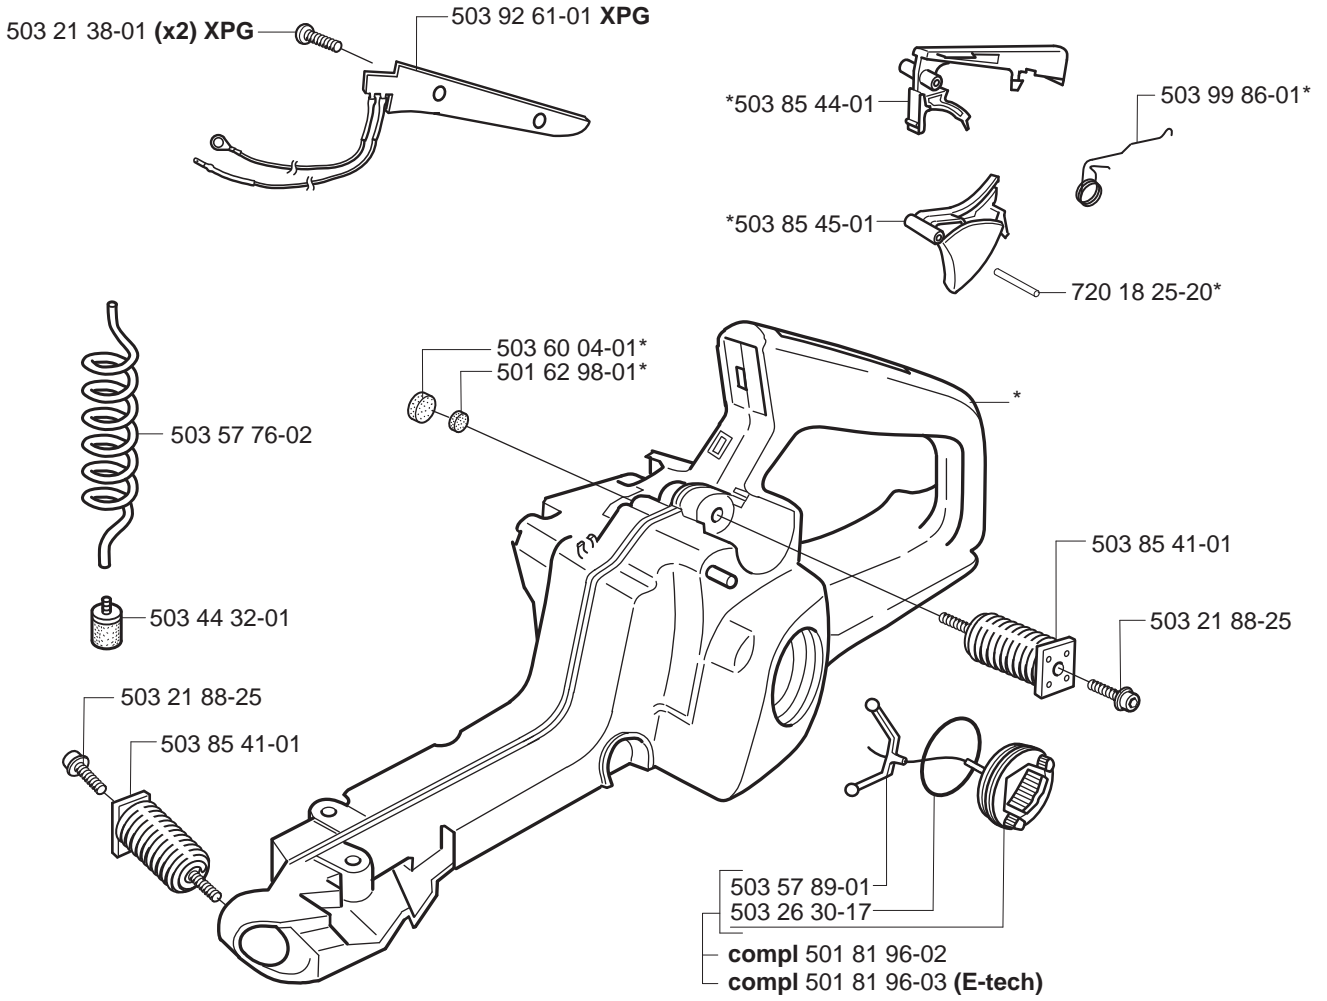

G

H

*compl 537 17 19-03

J *compl 503 86 37-71

K *compl 503 90 93-01 ** compl 503 90 93-03 XPG

L

**Heated carburettor
Heated handles**

- (346XP) 537 37 05-04
- (346XPG) 537 37 05-06
- (346XPG Heated carburettor) 537 37 05-07
- (346XP E-tech) 537 37 05-05
- (346XPG E-tech) 537 37 05-08
- (346XPG Heated carburettor E-tech) 537 37 05-09
- (353) 537 37 05-10
- (353G) 537 37 05-12
- (353G Heated carburettor) 537 37 05-13
- (353 E-tech) 537 37 05-11
- (353G E-tech) 537 37 05-14
- (353G Heated carburettor E-tech) 537 37 05-15