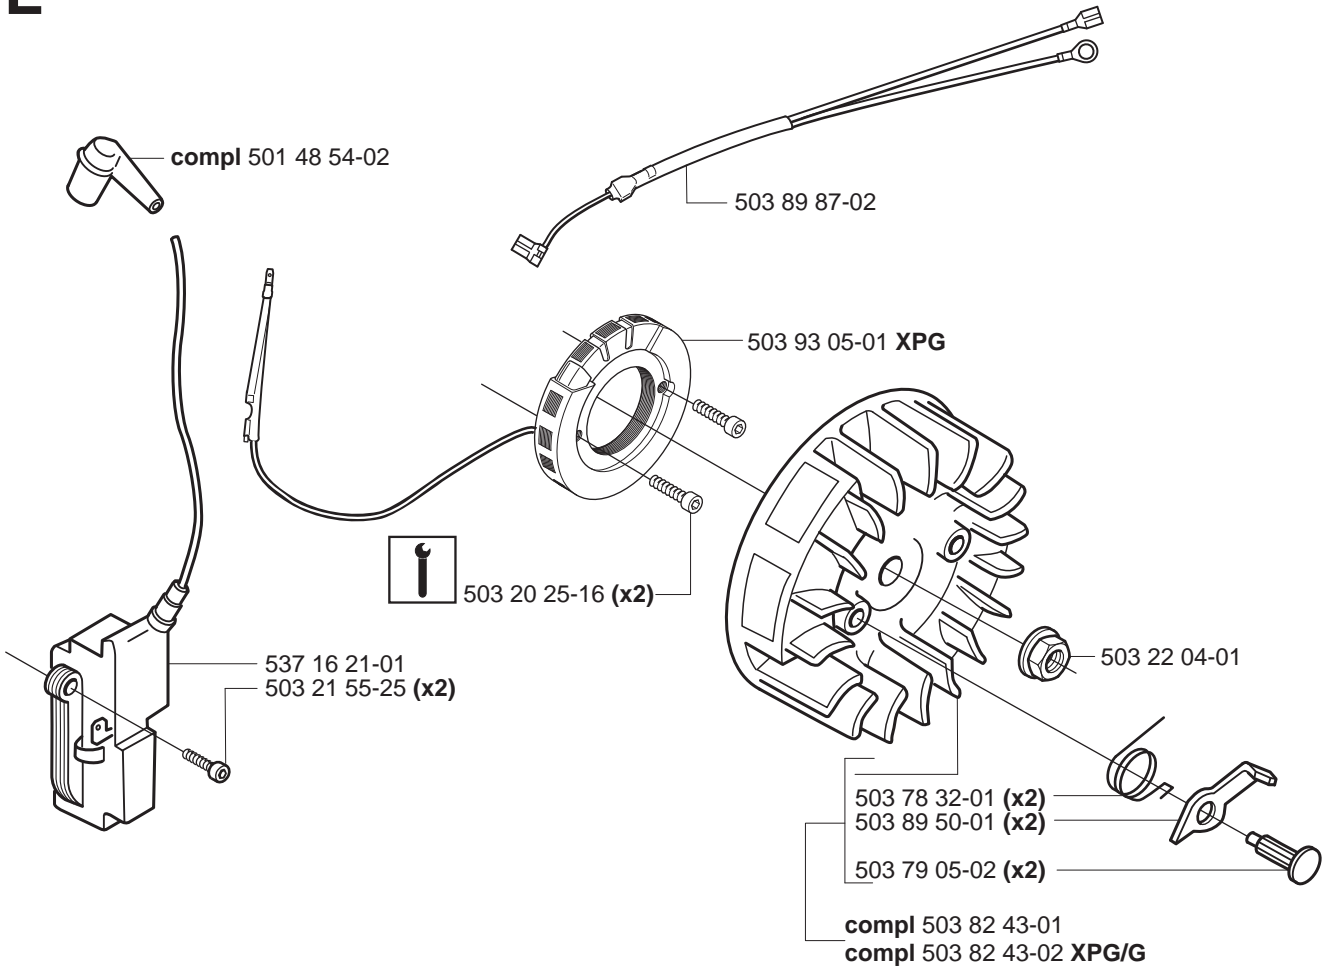

G

H

*compl 537 17 19-03

J *compl 503 86 37-71

K *compl 503 90 93-01 ** compl 503 90 93-03 XPG

L

**Heated carburettor
Heated handles**

- (346XP) 537 37 05-04
- (346XPG) 537 37 05-06
- (346XPG Heated carburettor) 537 37 05-07
- (346XP E-tech) 537 37 05-05
- (346XPG E-tech) 537 37 05-08
- (346XPG Heated carburettor E-tech) 537 37 05-09
- (353) 537 37 05-10
- (353G) 537 37 05-12
- (353G Heated carburettor) 537 37 05-13
- (353 E-tech) 537 37 05-11
- (353G E-tech) 537 37 05-14
- (353G Heated carburettor E-tech) 537 37 05-15

N

*compl 503 28 32-07 ZAMA C3-EL17

*compl 503 28 32-08 ZAMA C3-EL18 EPA

**ZAMA C3-EL17
ZAMA C3-EL18**

P

Tillbehör
Accessories
Zubehöre
Accessoires
Accesorios
*compl 503 55 85-01

WINTER KIT *compl 537 04 28-02

Q

Up to 030500001 (346XP)

Up to 034200001 (346XP) Up to 034200001 (353)

- 537 02 40-01 **NYLON 80 μ Black**
- 537 02 40-02 **NYLON 44 μ Yellow**
- 537 02 40-03 **FELT White**

503 86 94-01