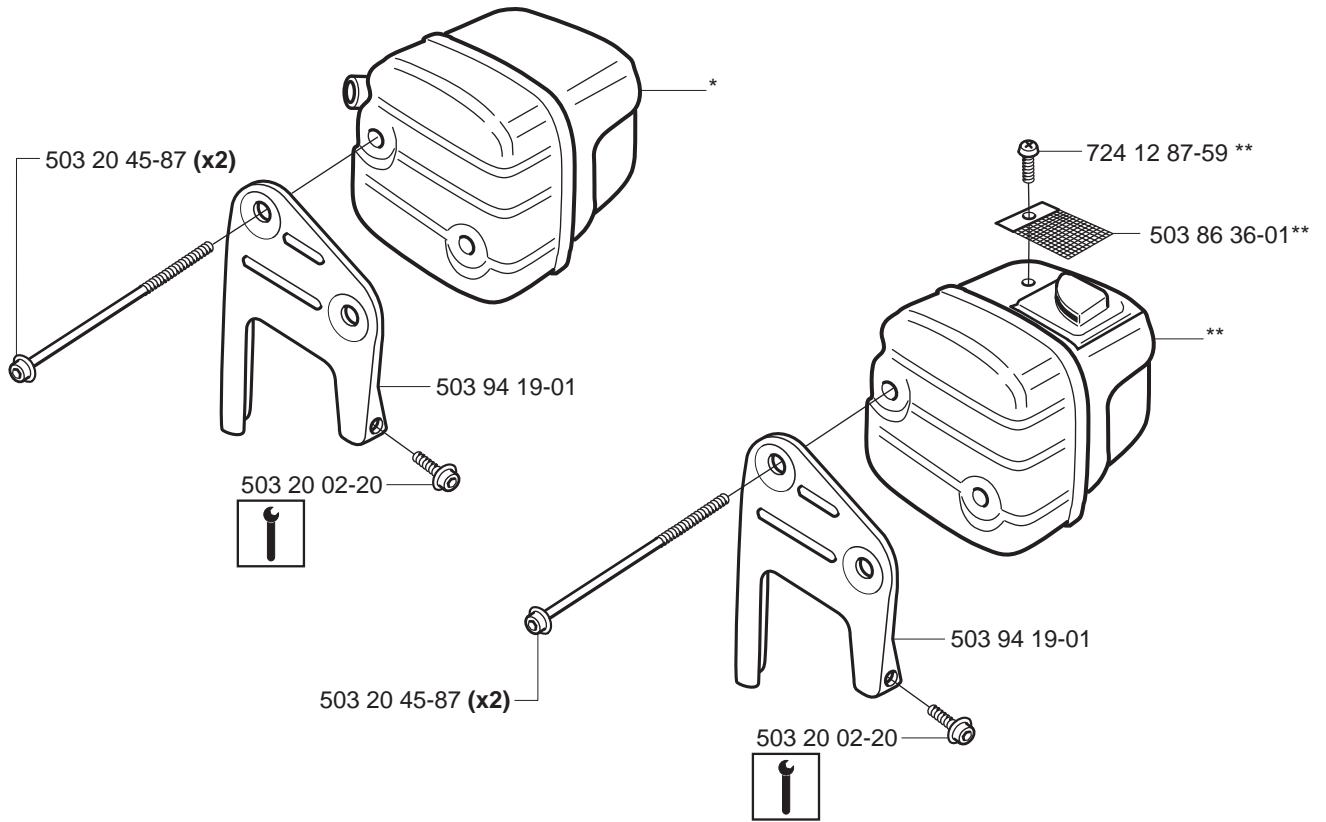

G

H

*compl 537 17 19-03

J *compl 503 86 37-71

K *compl 503 90 93-01 ** compl 503 90 93-03 XPG

L

**Heated carburettor
Heated handles**

- (346XP) 537 37 05-04
- (346XPG) 537 37 05-06
- (346XPG Heated carburettor) 537 37 05-07
- (346XP E-tech) 537 37 05-05
- (346XPG E-tech) 537 37 05-08
- (346XPG Heated carburettor E-tech) 537 37 05-09
- (353) 537 37 05-10
- (353G) 537 37 05-12
- (353G Heated carburettor) 537 37 05-13
- (353 E-tech) 537 37 05-11
- (353G E-tech) 537 37 05-14
- (353G Heated carburettor E-tech) 537 37 05-15