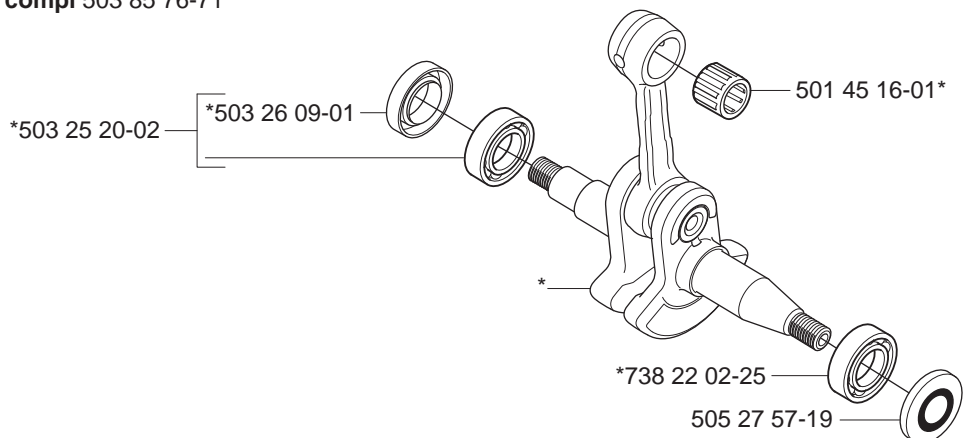

*compl 537 10 78-01

B

*compl 537 10 55-01

C *compl 503 90 90-02

D *compl 537 25 31-02 (353)
**compl 503 86 98-71 (346XP)

E *compl 503 85 76-71

F *compl 503 86 27-03 (EU)

**compl 503 86 28-03 (DF)
**compl 537 07 54-02 (E-tech)

G

H

*compl 537 17 19-03

J *compl 503 86 37-71

K *compl 503 90 93-01 ** compl 503 90 93-03 XPG

L

**Heated carburettor
Heated handles**

- (346XP) 537 37 05-04
- (346XPG) 537 37 05-06
- (346XPG Heated carburettor) 537 37 05-07
- (346XP E-tech) 537 37 05-05
- (346XPG E-tech) 537 37 05-08
- (346XPG Heated carburettor E-tech) 537 37 05-09
- (353) 537 37 05-10
- (353G) 537 37 05-12
- (353G Heated carburettor) 537 37 05-13
- (353 E-tech) 537 37 05-11
- (353G E-tech) 537 37 05-14
- (353G Heated carburettor E-tech) 537 37 05-15