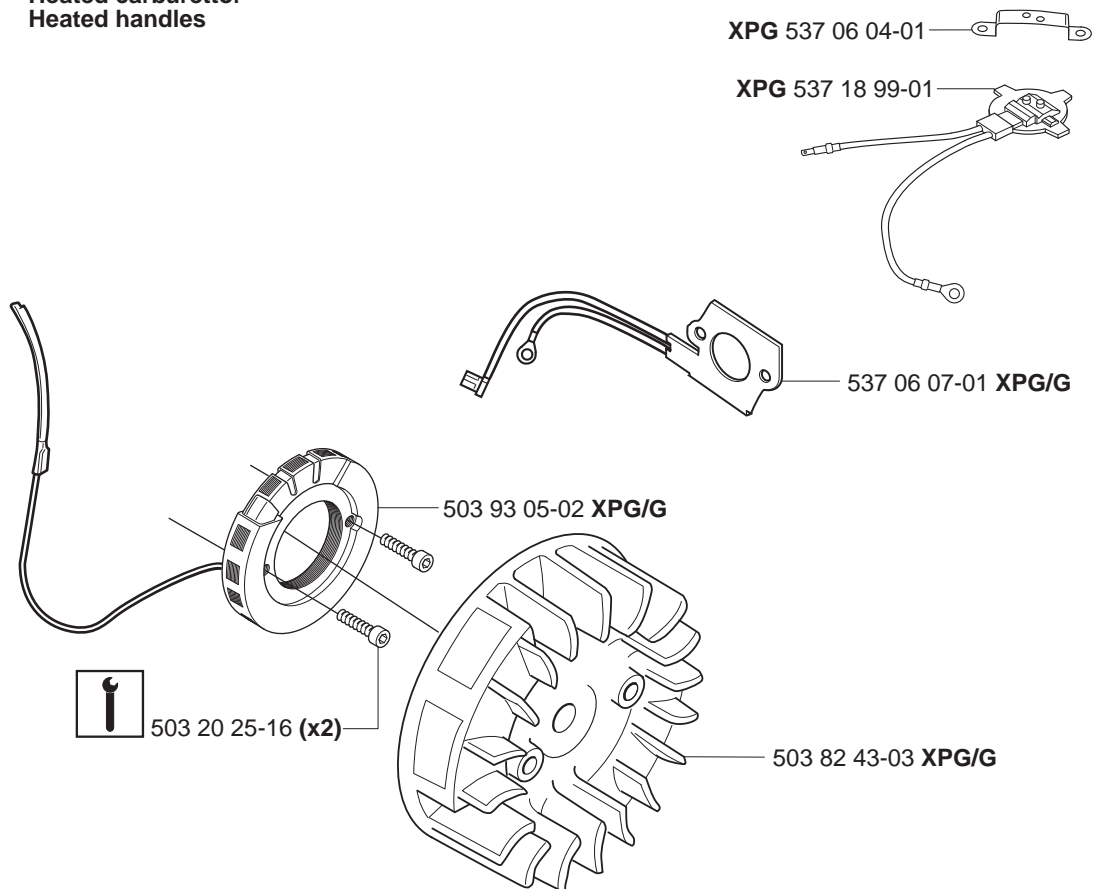

*compl 537 10 78-01

B

*compl 537 10 55-01

C *compl 503 90 90-02

D *compl 537 25 31-02 (353)
**compl 503 86 98-71 (346XP)

E *compl 503 85 76-71

F *compl 503 86 27-03 (EU)

**compl 503 86 28-03 (DF)
**compl 537 07 54-02 (E-tech)

G

H

*compl 537 17 19-03

J *compl 503 86 37-71

K *compl 503 90 93-01 ** compl 503 90 93-03 XPG

L

**Heated carburettor
Heated handles**

- (346XP) 537 37 05-04
- (346XPG) 537 37 05-06
- (346XPG Heated carburettor) 537 37 05-07
- (346XP E-tech) 537 37 05-05
- (346XPG E-tech) 537 37 05-08
- (346XPG Heated carburettor E-tech) 537 37 05-09
- (353) 537 37 05-10
- (353G) 537 37 05-12
- (353G Heated carburettor) 537 37 05-13
- (353 E-tech) 537 37 05-11
- (353G E-tech) 537 37 05-14
- (353G Heated carburettor E-tech) 537 37 05-15

N

*compl 503 28 32-07 ZAMA C3-EL17

*compl 503 28 32-08 ZAMA C3-EL18 EPA

**ZAMA C3-EL17
ZAMA C3-EL18**

P

Tillbehör
Accessories
Zubehöre
Accessoires
Accesorios
*compl 503 55 85-01

WINTER KIT *compl 537 04 28-02

Q

Up to 030500001 (346XP)

Up to 034200001 (346XP) Up to 034200001 (353)

- 537 02 40-01 **NYLON 80 μ Black**
- 537 02 40-02 **NYLON 44 μ Yellow**
- 537 02 40-03 **FELT White**

503 86 94-01