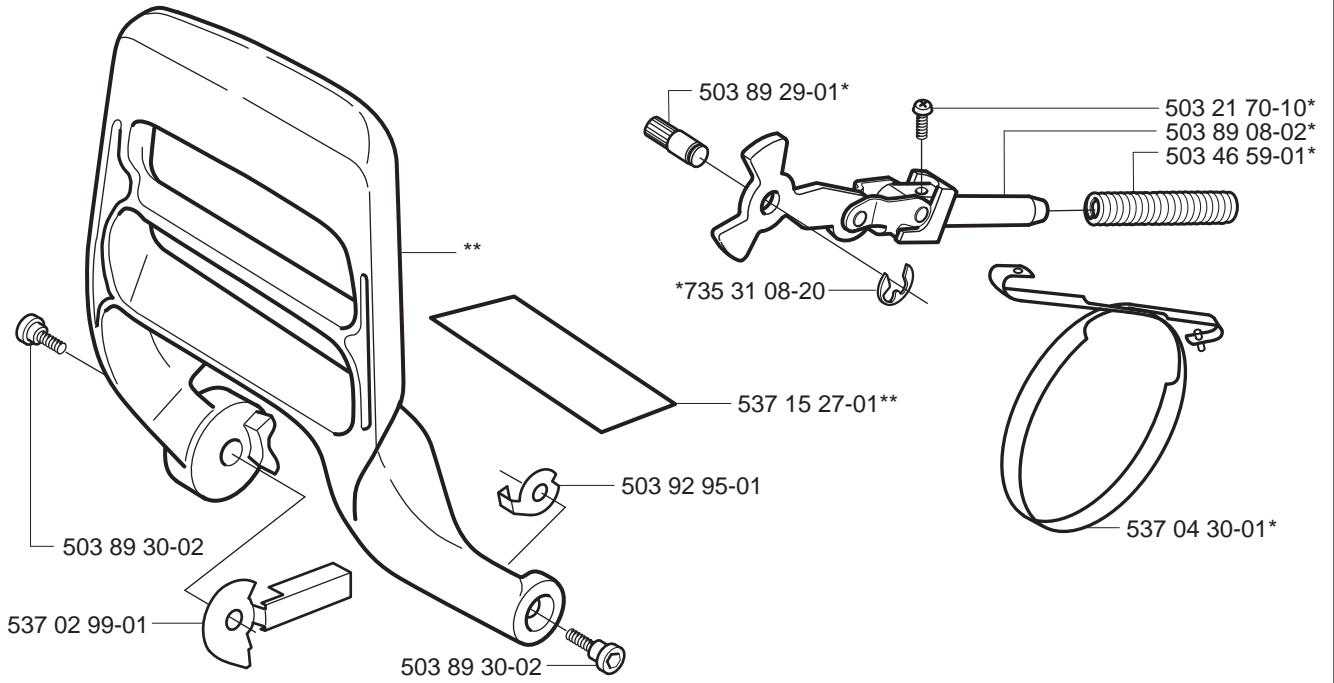

A

**compl 537 15 28-01

*compl 537 10 78-01